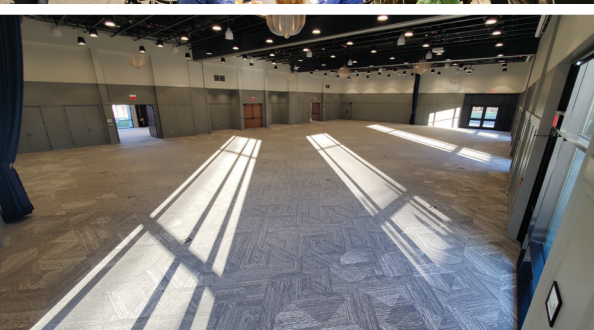

219 7th Street, Shelbyville, KY 40065 • (502) 633-6388 • shelbykyvenues.com

With more than 12,000 square feet of multi-use meeting and event space, the Shelbyville Conference Center is the right choice for any event. The venue is designed to exceed planner and attendee expectations for a lasting impression, with modern and high-end finishes complemented by worry-free layout and included amenities.

Designed to inspire and engage, the light-filled event space accommodates groups ranging from ten to 600 attendees for events ranging from a professional shareholder meeting to a glitzy gala and everything in between.

- Host up to 500 attendees
- Built-in audio-visual equipment
- Tables and chairs and layout/facility set-up included
- Catering kitchen and open catering policy—use your caterer!
- 30 minutes from Louisville, 45 minutes from Lexington, 90 minutes from Cincinnati

SHELBYKYVENUES.COM